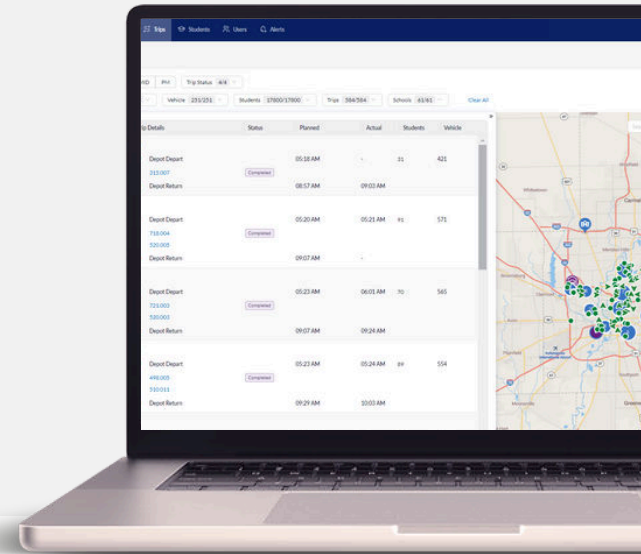

Real-time GPS tracking: Driving transparency and peace of mind

With FirstView, school district customers and parents/caregivers receive visibility and stay connected to daily student trip events.

FirstView for districts and schools

- Securely monitor student trips via a real-time dashboard – view current and previous day's trips.
- Detailed trip information at a district and/or school level view.
- View vehicle details for clearer transparency.
- Review the driver's completed route path and GPS data collected for each trip.
- Send service alerts to parents and caregivers at the school, trip and run level.

FirstView for parents and caregivers

- Securely monitor your student(s) daily trips.
- View real-time vehicle location via GPS and track its progress.
- Easy access to vehicle details as well as updates regarding changes.
- Set family members and caregivers up to receive trip email alerts.
- Dedicated customer support at your fingertips.