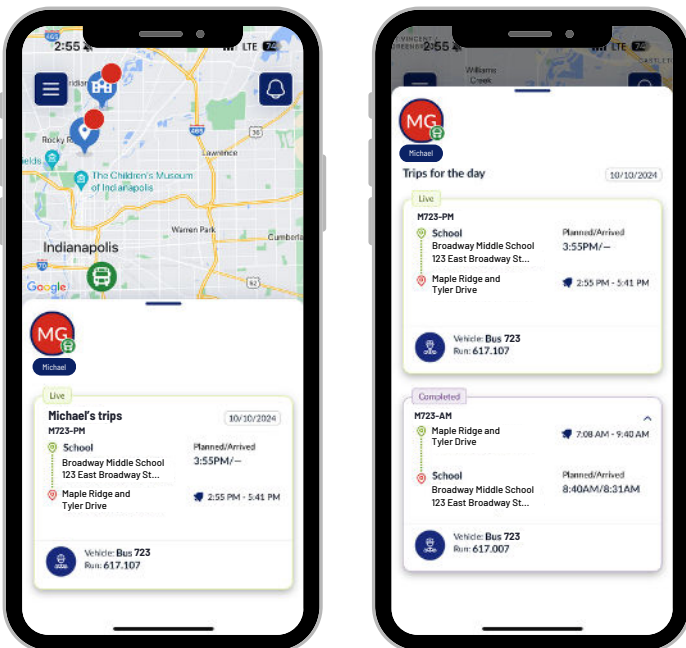

Real-time GPS tracking: Driving transparency and peace of mind

With FirstView, school district customers and parents/caregivers receive visibility and stay connected to daily student trip events.

FirstView for districts and schools

- Securely monitor student trips via a real-time dashboard – view current and previous day's trips.
- Detailed trip information at a district and/or school level view.
- View vehicle details for clearer transparency.
- Review the driver's completed route path and GPS data collected for each trip.
- Send service alerts to parents and caregivers at the school, trip and run level.

FirstView for parents and caregivers

- Securely monitor your student(s) daily trips.
- View real-time vehicle location via GPS and track its progress.
- Easy access to vehicle details as well as updates regarding changes.
- Set family members and caregivers up to receive trip email alerts.
- Dedicated customer support at your fingertips.