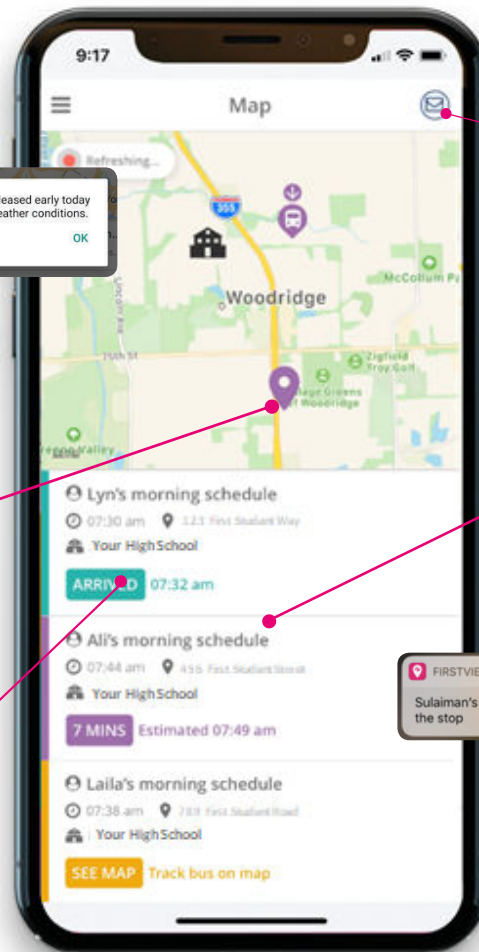

Introducing a new way to track your child's bus

GET MESSAGES FROM YOUR DISTRICT OR DEPOT

From delays to important schedule changes. Stay in the know!

Schools will be released early today due to extreme weather conditions.
OK

PARENT SUPPORT

Dedicated support at your fingertips.

MULTIPLE KIDS - ONE APP

Track multiple students at one time.

KNOW WHERE THE BUS IS

Check bus progression with GPS tracking

ARRIVAL/DEPARTURE CONFIRMATION

Know when the bus arrives at your child's school and stop.

FIRSTVIEW Fri 6:49 AM
Sulaiman's bus is now less than 5 minutes from the stop

PUSH NOTIFICATIONS

Get in-app alerts when the bus is getting close.