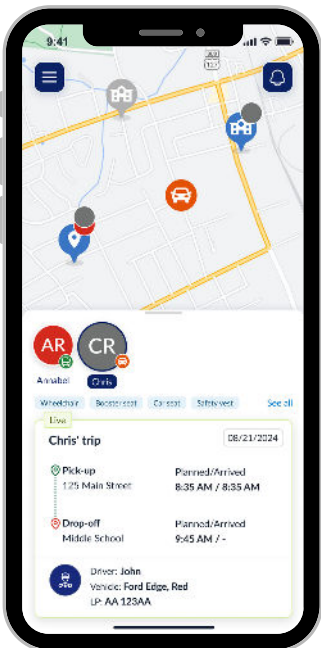

Real-time GPS tracking: Driving transparency and peace of mind

With FirstView, school district customers and parents/caregivers receive visibility and stay connected to daily student trip events.

FirstView for districts and schools

- Securely monitor student trips via a real-time dashboard - view today's trips and future trips.
- Detailed GPS trip information at a district and/or school level view.
- View for driver and vehicle details for clearer transparency.
- Review the driver's completed route path for each trip.

FirstView for parents and caregivers

- Securely monitor your student(s) daily trips.
- View real-time vehicle location via GPS and track its progress.
- Easy access to driver and vehicle details as well as updates regarding changes.
- Set family members and caregivers up to receive trip email alerts.
- Dedicated customer support at your fingertips.