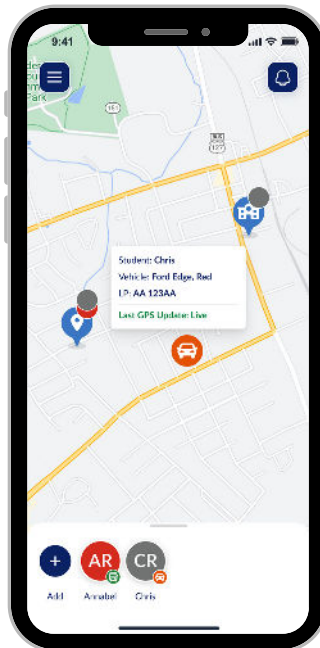

Real-time GPS tracking: Driving transparency and peace of mind

With FirstView, school district customers and parents/caregivers receive visibility and stay connected to daily student trip events.

FirstView for districts and schools

- Securely monitor student trips via a real-time dashboard - view today's trips and future trips.
- Detailed GPS trip information at a district and/or school level view.
- View for driver and vehicle details for clearer transparency.
- Review the driver's completed route path for each trip.

FirstView for parents and caregivers

- Securely monitor your student(s) daily trips.
- View real-time vehicle location via GPS and track its progress.
- Easy access to driver and vehicle details as well as updates regarding changes.
- Set family members and caregivers up to receive trip email alerts.
- Dedicated customer support at your fingertips.