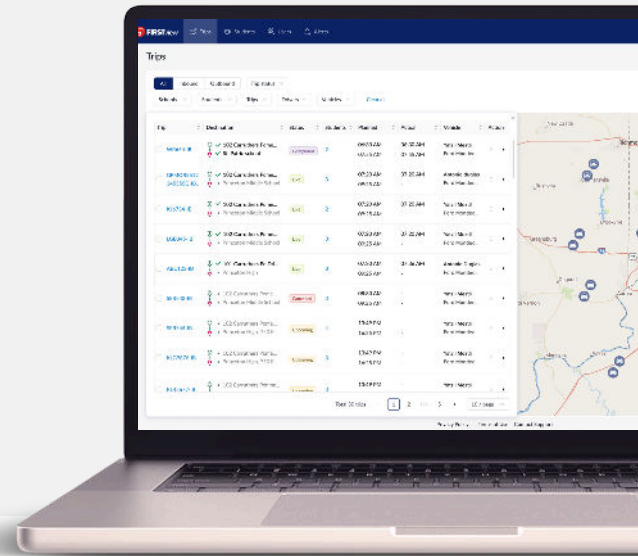

Real-time GPS tracking: Driving transparency and peace of mind

With FirstView, school district customers and parents/caregivers receive visibility and stay connected to daily student trip events.

FirstView for districts and schools

- Securely monitor student trips via a real-time dashboard - view today's trips and future trips.
- Detailed GPS trip information at a district and/or school level view.
- View for driver and vehicle details for clearer transparency.
- Review the driver's completed route path for each trip.

FirstView for parents and caregivers

- Securely monitor your student(s) daily trips.
- View real-time vehicle location via GPS and track its progress.
- Easy access to driver and vehicle details as well as updates regarding changes.
- Set family members and caregivers up to receive trip email alerts.
- Dedicated customer support at your fingertips.