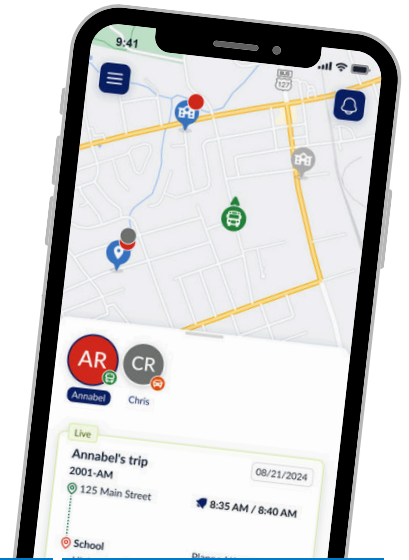

# The game-changing platform for real-time vehicle GPS tracking and student transportation monitoring

Our enhanced FirstView® mobile app features a fresh look, simplified tech environment and advanced tracking capabilities for our traditional home-to-school trips and now our alternative transportation service, FirstAlt.

FIRSTVIEW FOR PARENTS AND CAREGIVERS	NEW FEATURE	ENHANCED FEATURE
ALTERNATIVE VEHICLE TRACKING	✓	
VEHICLE GPS STATUSES	✓	
AUTOMATED TRIP CHANGE ALERTS	✓	
STUDENT SCHEDULE AND PROFILE VIEW	✓	
TABLET ACCESS	✓	
ADA/WCAG COMPLIANCE	✓	
CUSTOM DISTANCE NOTIFICATIONS		✓
MULTI-TRIP TRACKING		✓
SCHOOL ARRIVAL/DEPARTURE NOTIFICATIONS		✓
SIMPLE REGISTRATION PROCESS		✓
YELLOW BUS TRACKING		✓
SERVICE ALERTS FROM THE DISTRICT		✓
NOTIFICATION RECIPIENT EMAIL ALERTS		✓

# The game-changing platform for real-time vehicle GPS tracking and student transportation monitoring

Our enhanced FirstView® dashboard features a fresh look, simplified tech environment and advanced tracking capabilities for our traditional home-to-school trips and now our alternative transportation service, FirstAlt.

FIRSTVIEW FOR DISTRICTS AND SCHOOLS	NEW FEATURE	ENHANCED FEATURE
ALTERNATIVE VEHICLE TRACKING	✓	
SAME DAY SCHEDULE CHANGES	✓	
BULK AND MULTI-SELECT SERVICE ALERTS	✓	
DEPOT TO DEPOT TRACKING	✓	
FILTER BY GPS EVENT	✓	
BULK DASHBOARD USER INVITE	✓	
MAP SEARCH BY ADDRESS	✓	
TABLET ACCESS	✓	
EXTENDED HISTORICAL ROUTE VIEW	✓	
SCHOOL CALENDAR EVENTS	✓	
DISTRICT, SCHOOL, LOCATION-LEVEL VIEWS		✓
VEHICLE TRACKING DETAILS		✓
DISTRICT, SCHOOL, TRIP, RUN SERVICE ALERTS		✓
MULTI AND SINGLE TRIP VIEWS		✓
MANAGE DASHBOARD USER ACCESS		✓
STOP-LEVEL DATA		✓