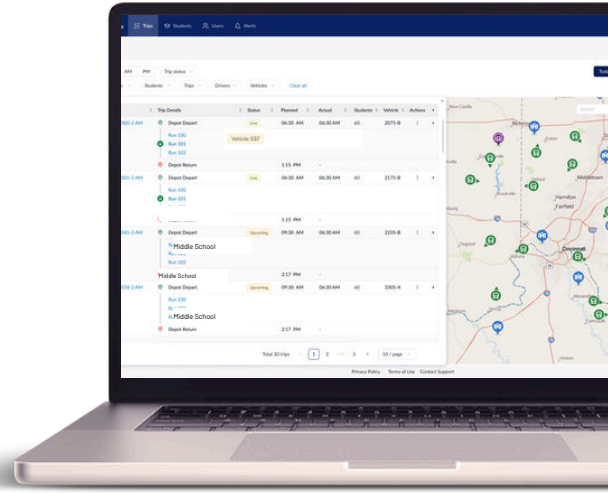

# The game-changing platform for real-time vehicle GPS tracking and student transportation monitoring

Our enhanced FirstView® mobile app features a fresh look, simplified tech environment and advanced tracking capabilities for our traditional home-to-school trips and now our alternative transportation service, FirstAlt.

FIRSTVIEW FOR PARENTS AND CAREGIVERS	NEW FEATURE	ENHANCED FEATURE
ALTERNATIVE VEHICLE TRACKING	✓	
VEHICLE GPS STATUSES	✓	
AUTOMATED TRIP CHANGE ALERTS	✓	
STUDENT SCHEDULE AND PROFILE VIEW	✓	
TABLET ACCESS	✓	
ADA/WCAG COMPLIANCE	✓	
CUSTOM DISTANCE NOTIFICATIONS		✓
MULTI-TRIP TRACKING		✓
SCHOOL ARRIVAL/DEPARTURE NOTIFICATIONS		✓
SIMPLE REGISTRATION PROCESS		✓
YELLOW BUS TRACKING		✓
SERVICE ALERTS FROM THE DISTRICT		✓
NOTIFICATION RECIPIENT EMAIL ALERTS		✓

# The game-changing platform for real-time vehicle GPS tracking and student transportation monitoring

Our enhanced FirstView® dashboard features a fresh look, simplified tech environment and advanced tracking capabilities for our traditional home-to-school trips and now our alternative transportation service, FirstAlt.

FIRSTVIEW FOR DISTRICTS AND SCHOOLS	NEW FEATURE	ENHANCED FEATURE
ALTERNATIVE VEHICLE TRACKING	✓	
SAME DAY SCHEDULE CHANGES	✓	
BULK AND MULTI-SELECT SERVICE ALERTS	✓	
DEPOT TO DEPOT TRACKING	✓	
FILTER BY GPS EVENT	✓	
BULK DASHBOARD USER INVITE	✓	
MAP SEARCH BY ADDRESS	✓	
TABLET ACCESS	✓	
EXTENDED HISTORICAL ROUTE VIEW	✓	
SCHOOL CALENDAR EVENTS	✓	
DISTRICT, SCHOOL, LOCATION-LEVEL VIEWS		✓
VEHICLE TRACKING DETAILS		✓
DISTRICT, SCHOOL, TRIP, RUN SERVICE ALERTS		✓
MULTI AND SINGLE TRIP VIEWS		✓
MANAGE DASHBOARD USER ACCESS		✓
STOP-LEVEL DATA		✓