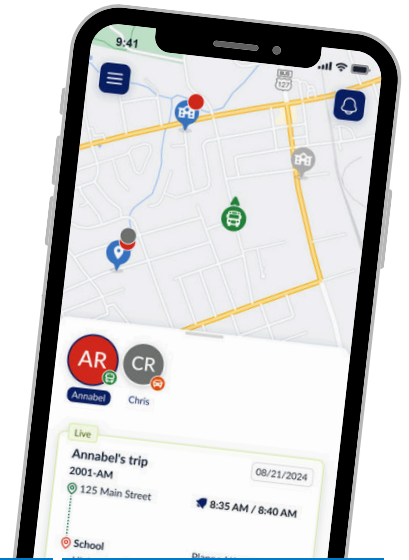

The game-changing platform for real-time vehicle GPS tracking and student transportation monitoring

Our enhanced FirstView® mobile app features a fresh look, simplified tech environment and advanced tracking capabilities for our traditional home-to-school trips and now our alternative transportation service, FirstAlt®.

FIRSTVIEW FOR PARENTS AND CAREGIVERS	NEW FEATURE	ENHANCED FEATURE
ALTERNATIVE VEHICLE TRACKING	✓	
VEHICLE GPS STATUSES	✓	
AUTOMATED TRIP CHANGE ALERTS	✓	
STUDENT SCHEDULE AND PROFILE VIEW	✓	
TABLET ACCESS	✓	
ADA/WCAG COMPLIANCE	✓	
CUSTOM DISTANCE NOTIFICATIONS		✓
MULTI-TRIP TRACKING		✓
SCHOOL ARRIVAL/DEPARTURE NOTIFICATIONS		✓
SIMPLE REGISTRATION PROCESS		✓
YELLOW BUS TRACKING		✓
SERVICE ALERTS FROM THE DISTRICT		✓
NOTIFICATION RECIPIENT EMAIL ALERTS		✓

Our enhanced FirstView® dashboard features a fresh look, simplified tech environment and advanced tracking capabilities for our traditional home-to-school trips and now our alternative transportation service, FirstAlt®.

FIRSTVIEW FOR DISTRICTS AND SCHOOLS	NEW FEATURE	ENHANCED FEATURE
ALTERNATIVE VEHICLE TRACKING	✓	
SAME DAY SCHEDULE CHANGES	✓	
BULK AND MULTI-SELECT SERVICE ALERTS	✓	
DEPOT TO DEPOT TRACKING	✓	
FILTER BY GPS EVENT	✓	
BULK DASHBOARD USER INVITE	✓	
MAP SEARCH BY ADDRESS	✓	
TABLET ACCESS	✓	
EXTENDED HISTORICAL ROUTE VIEW	✓	
SCHOOL CALENDAR EVENTS	✓	
DISTRICT, SCHOOL, LOCATION-LEVEL VIEWS		✓
VEHICLE TRACKING DETAILS		✓
DISTRICT, SCHOOL, TRIP, RUN SERVICE ALERTS		✓
MULTI AND SINGLE TRIP VIEWS		✓
MANAGE DASHBOARD USER ACCESS		✓
STOP-LEVEL DATA		✓