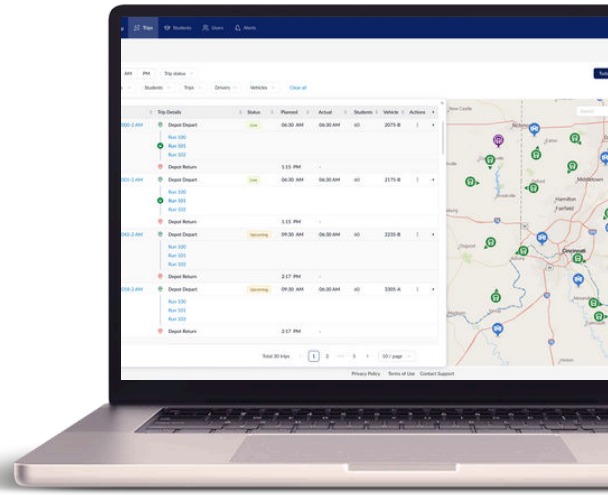

The game-changing platform for real-time vehicle GPS tracking and student transportation monitoring

Our enhanced FirstView® mobile app features a fresh look, simplified tech environment and advanced tracking capabilities for our traditional home-to-school trips and now our alternative transportation service, FirstAlt®.

FIRSTVIEW FOR PARENTS AND CAREGIVERS	NEW FEATURE	ENHANCED FEATURE
ALTERNATIVE VEHICLE TRACKING	✓	
VEHICLE GPS STATUSES	✓	
AUTOMATED TRIP CHANGE ALERTS	✓	
STUDENT SCHEDULE AND PROFILE VIEW	✓	
TABLET ACCESS	✓	
ADA/WCAG COMPLIANCE	✓	
CUSTOM DISTANCE NOTIFICATIONS		✓
MULTI-TRIP TRACKING		✓
SCHOOL ARRIVAL/DEPARTURE NOTIFICATIONS		✓
SIMPLE REGISTRATION PROCESS		✓
YELLOW BUS TRACKING		✓
SERVICE ALERTS FROM THE DISTRICT		✓
NOTIFICATION RECIPIENT EMAIL ALERTS		✓

The enhanced FirstView product suite will have staggered feature releases throughout SY 24-25 and will become a fully-mature product in the Summer of 2025.

The game-changing platform for real-time vehicle GPS tracking and student transportation monitoring

FIRSTVIEW FOR DISTRICTS AND SCHOOLS	NEW FEATURE	ENHANCED FEATURE
ALTERNATIVE VEHICLE TRACKING	✓	
SAME DAY SCHEDULE CHANGES	✓	
BULK AND MULTI-SELECT SERVICE ALERTS	✓	
DEPOT TO DEPOT TRACKING	✓	
FILTER BY GPS EVENT	✓	
BULK DASHBOARD USER INVITE	✓	
MAP SEARCH BY ADDRESS	✓	
TABLET ACCESS	✓	
EXTENDED HISTORICAL ROUTE VIEW	✓	
SCHOOL CALENDAR EVENTS	✓	
DISTRICT, SCHOOL, LOCATION-LEVEL VIEWS		✓
VEHICLE TRACKING DETAILS		✓
DISTRICT, SCHOOL, TRIP, RUN SERVICE ALERTS		✓
MULTI AND SINGLE TRIP VIEWS		✓
MANAGE DASHBOARD USER ACCESS		✓
STOP-LEVEL DATA		✓